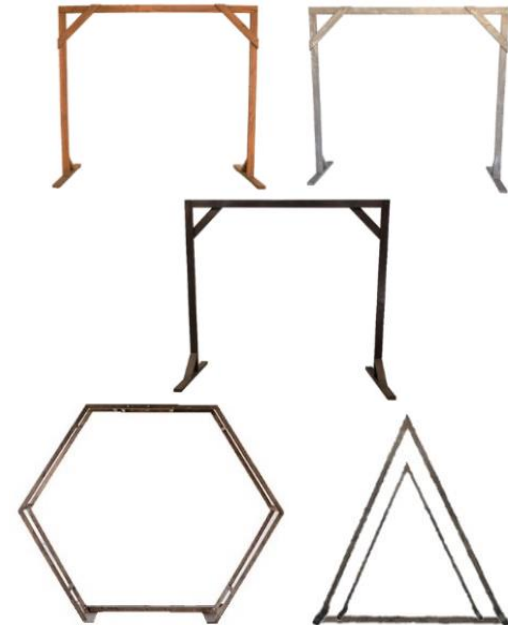

Simple Gathering

Full Farm Tables

Arbors

100 guests $2,870   130 guests $3,560   150 guests $4,020   180 guests $4,710